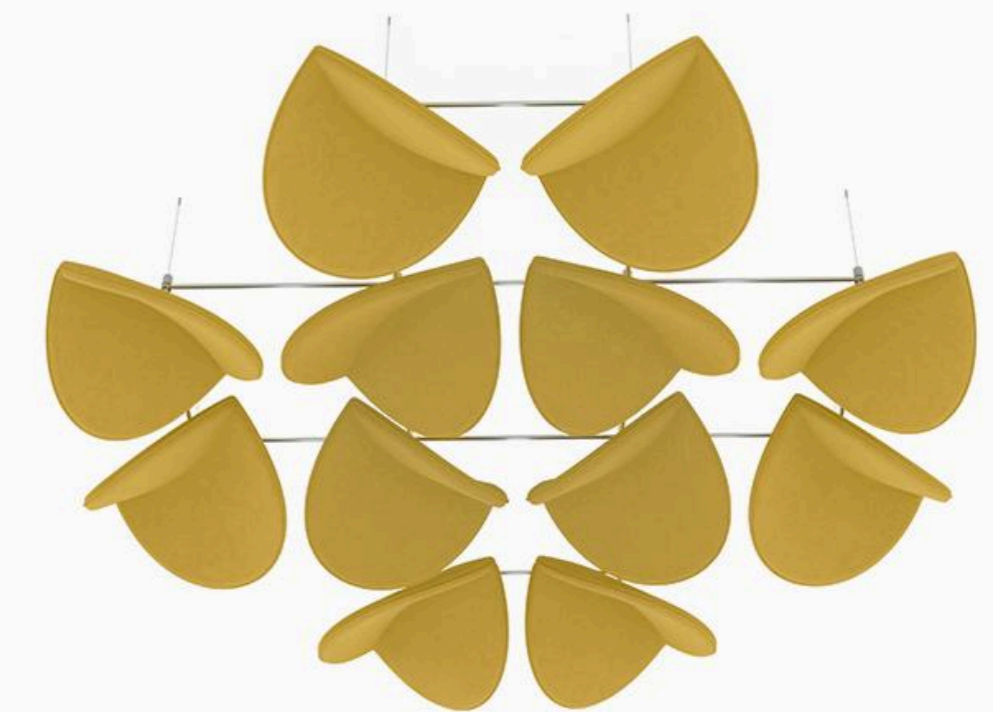

Soft by Design

Floating forms, colour play, and organic detailing bring warmth and a stronger emotional character into spaces.

Flexible and Adaptable

Modular construction allows easy integration, scalability, maintenance, and lighting compatibility across different layouts.

Flexible configurations for different spaces and needs.

Variants

Square

Star

Zigzag

Cross

Hexagon

Perk