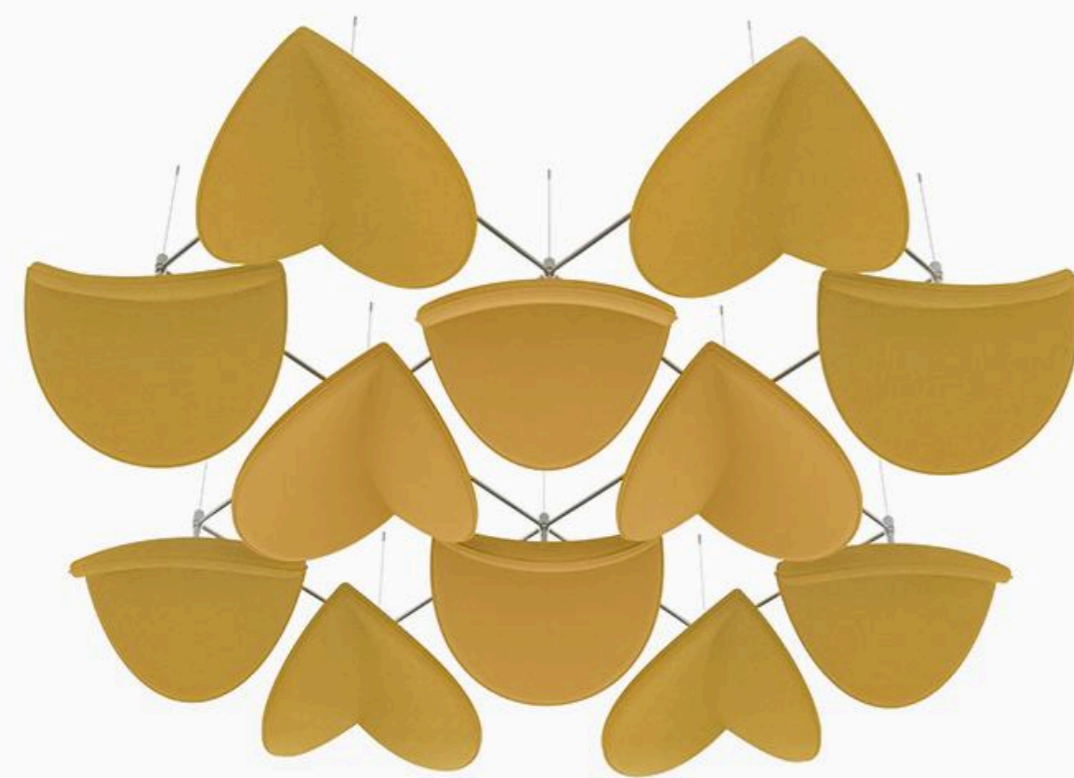

Soft by Design

Floating forms, colour play, and organic detailing bring warmth and a stronger emotional character into spaces.

Flexible and Adaptable

Modular construction allows easy integration, scalability, maintenance, and lighting compatibility across different layouts.

Flexible configurations for different spaces and needs.

Variants

Square

Star

Zigzag

Cross

Hexagon

Perk