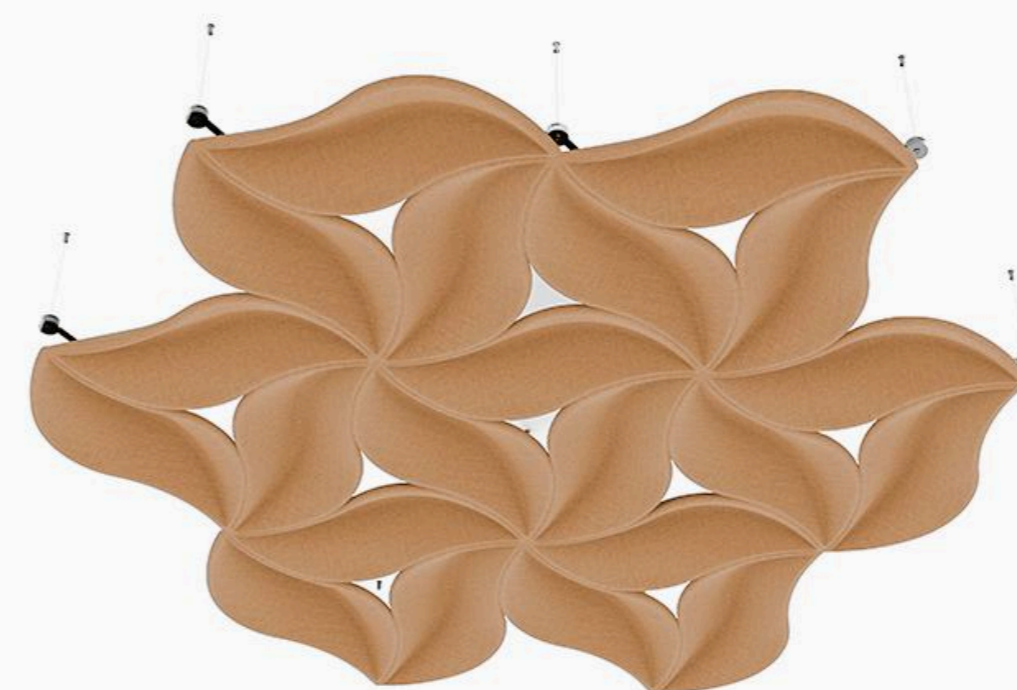

PETAL

Sculptural acoustic ceilings inspired by nature and designed to transform open spaces.

Where Acoustics Meet Emotion

Inspired by the softness and rhythm of petals, the ceiling creates a feeling of lightness and calm.

Flexible configurations for different spaces and needs.

Variants

Square

Star

Cross

Zigzag

**We exist to bring happiness,
human emotion, and a good
feeling to life.**

✉ info@sensesakustik.com