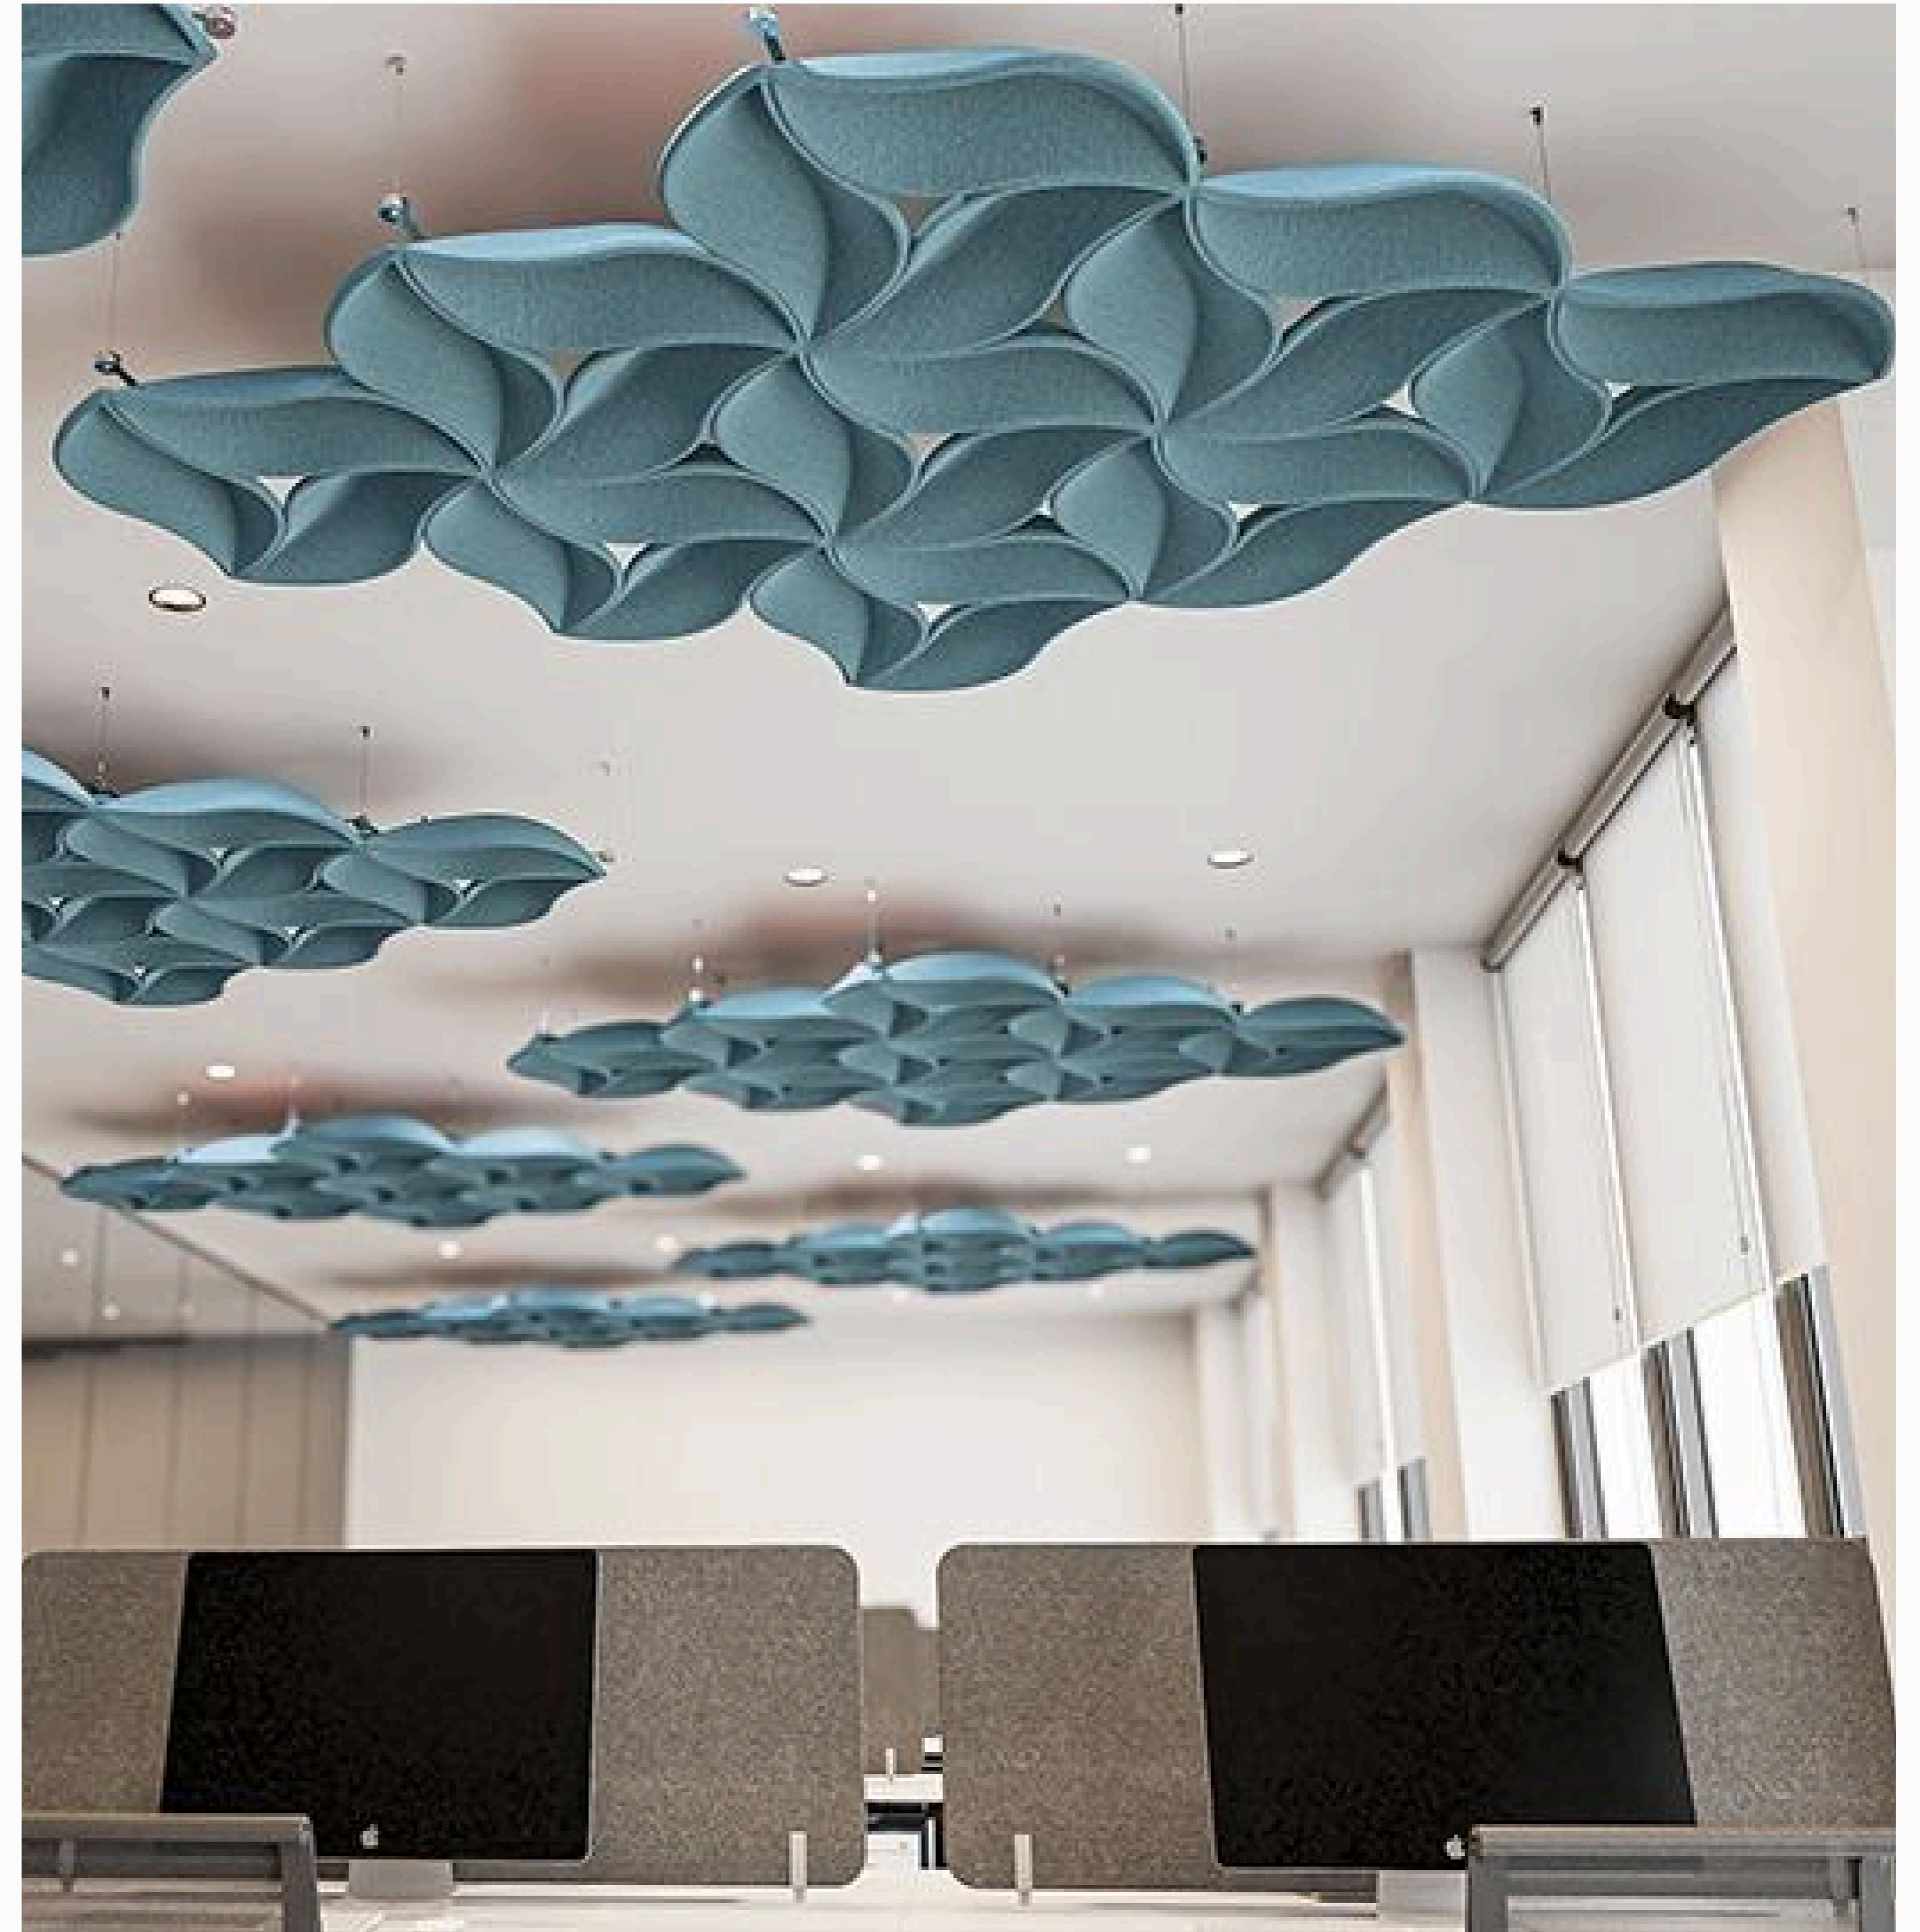

PETAL

Sculptural acoustic ceilings inspired by nature and designed to transform open spaces.

Where Acoustics Meet Emotion

Inspired by the softness and rhythm of petals, the ceiling creates a feeling of lightness and calm.

Designed to Be Experienced

Its floating forms and curved detailing help create stronger visual identity while improving acoustic comfort throughout the space.

Bring Spaces to Life

Adds movement, softness, and a more welcoming atmosphere across workplaces, hospitality settings, educational environments, and public interiors.