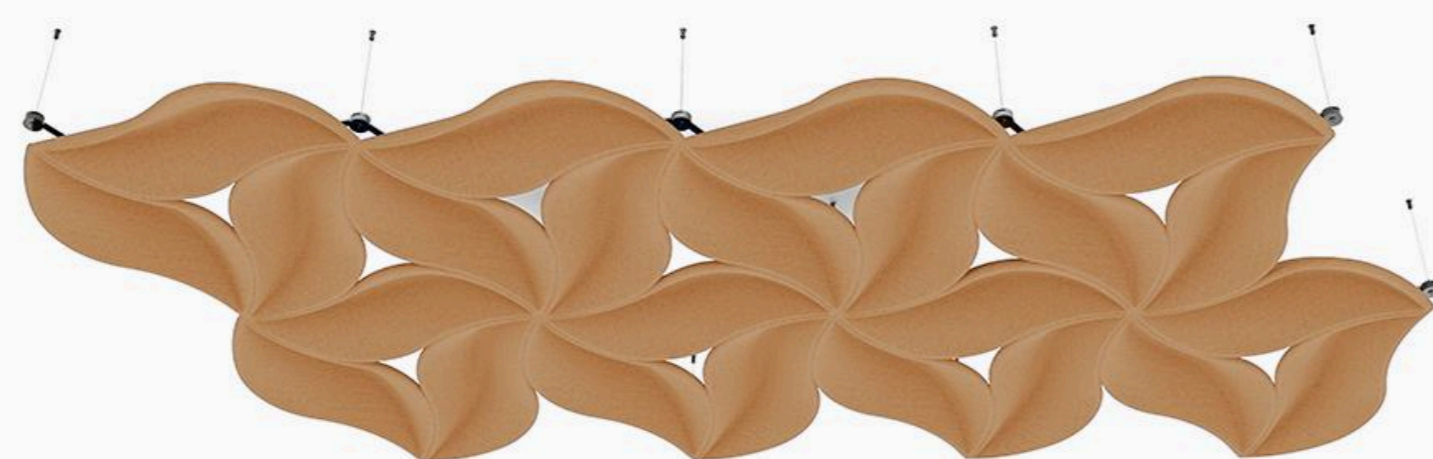

PETAL

Sculptural acoustic ceilings inspired by nature and designed to transform open spaces.

Where Acoustics Meet Emotion

Inspired by the softness and rhythm of petals, the ceiling creates a feeling of lightness and calm.

Designed to Be Experienced

Its floating forms and curved detailing help create stronger visual identity while improving acoustic comfort throughout the space.

Bring Spaces to Life

Adds movement, softness, and a more welcoming atmosphere across workplaces, hospitality settings, educational environments, and public interiors.

Flexible configurations for different spaces and needs.

Variants

Square

Star

Cross

Zigzag

**We exist to bring happiness,
human emotion, and a good
feeling to life.**

✉ info@sensesakustik.com