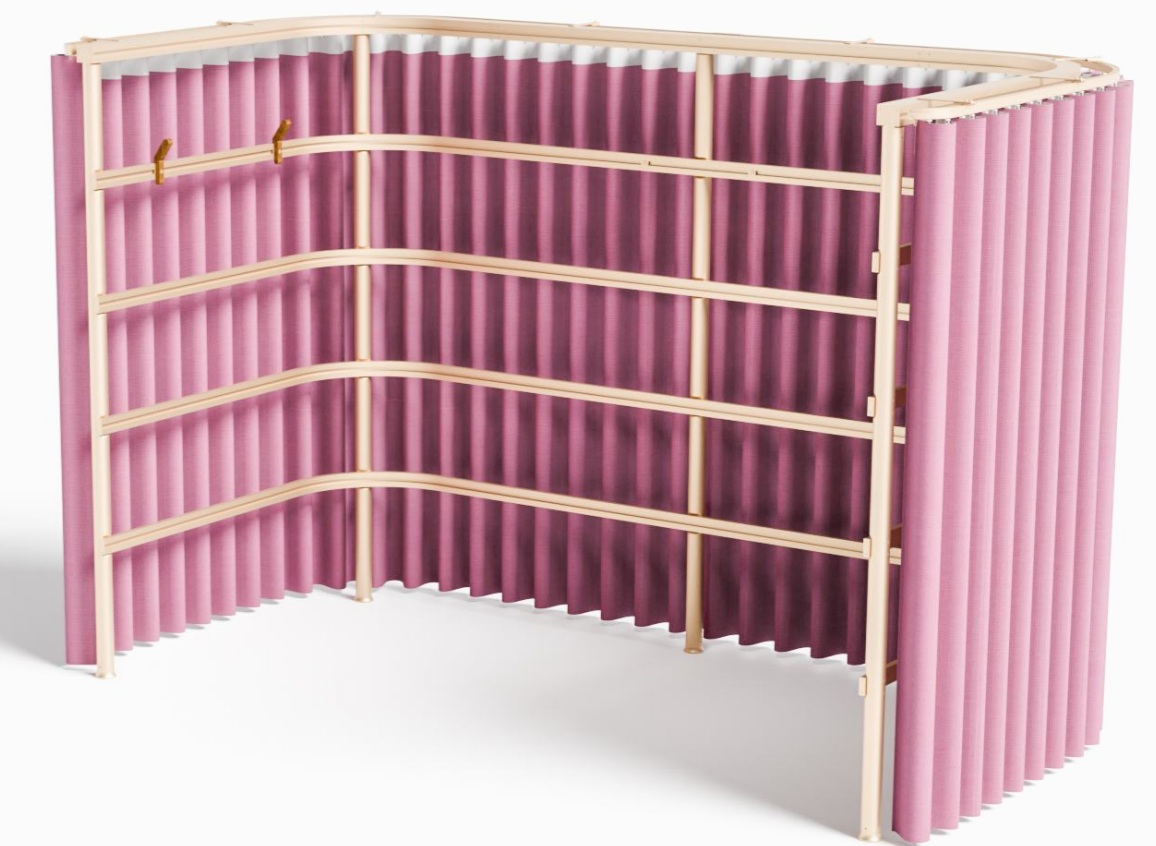

Flexible configurations for different spaces and needs.

Variants

H88

H64

H84