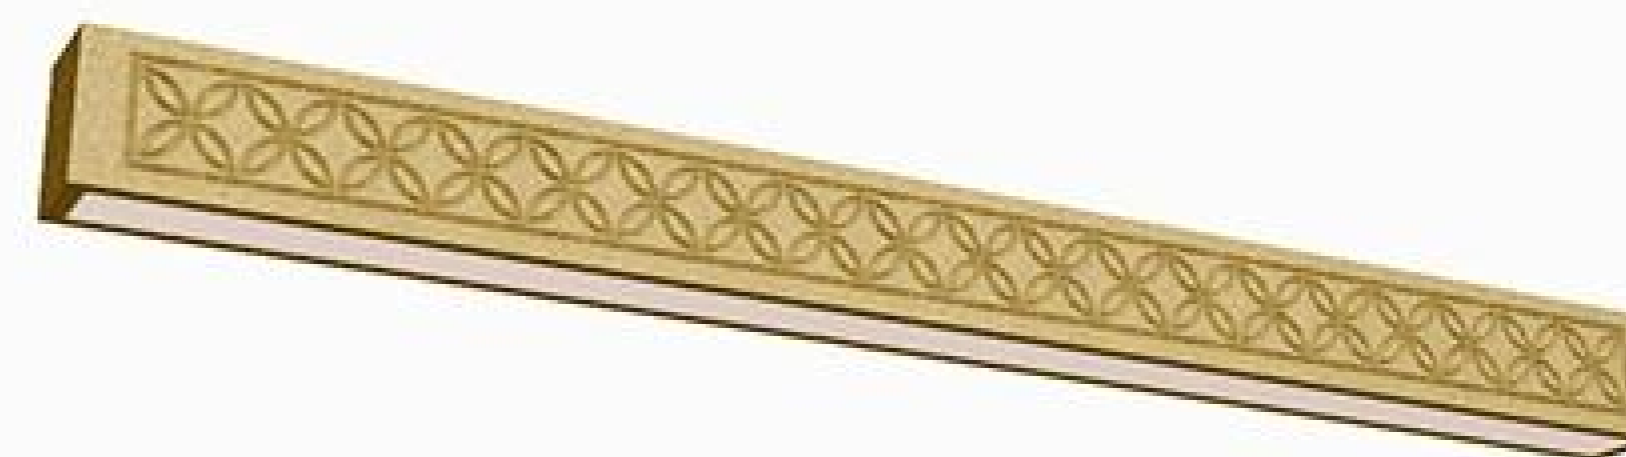

Flexible configurations for different spaces and needs.

Variants

Vertical

Spiral

Horizontal

Flower