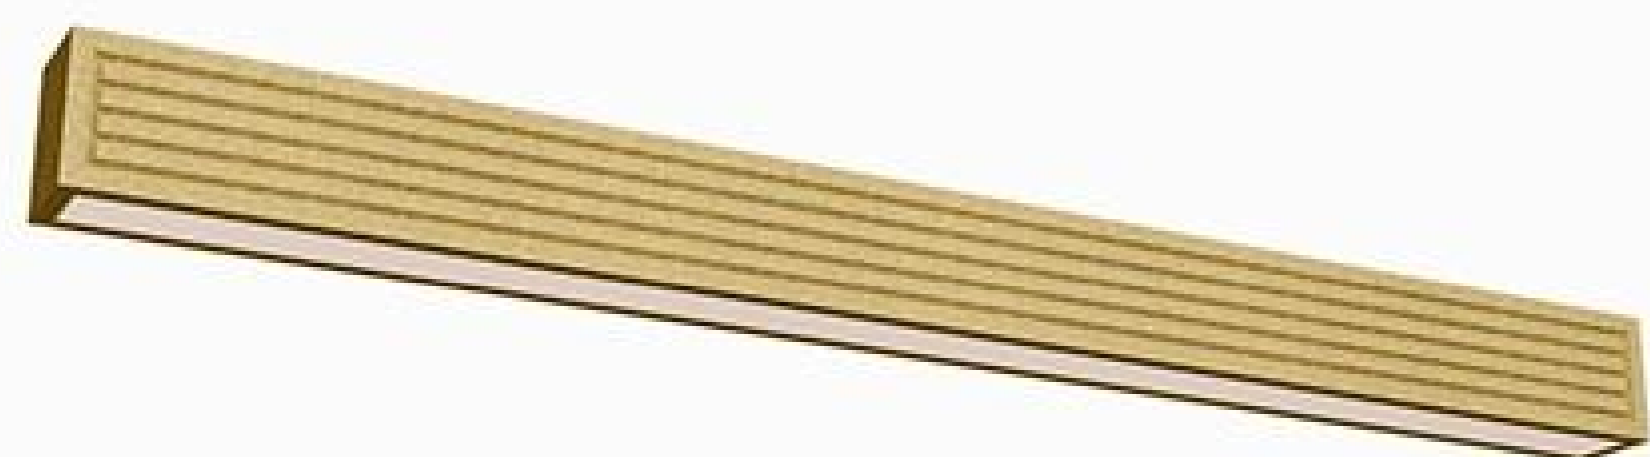

Horizontal