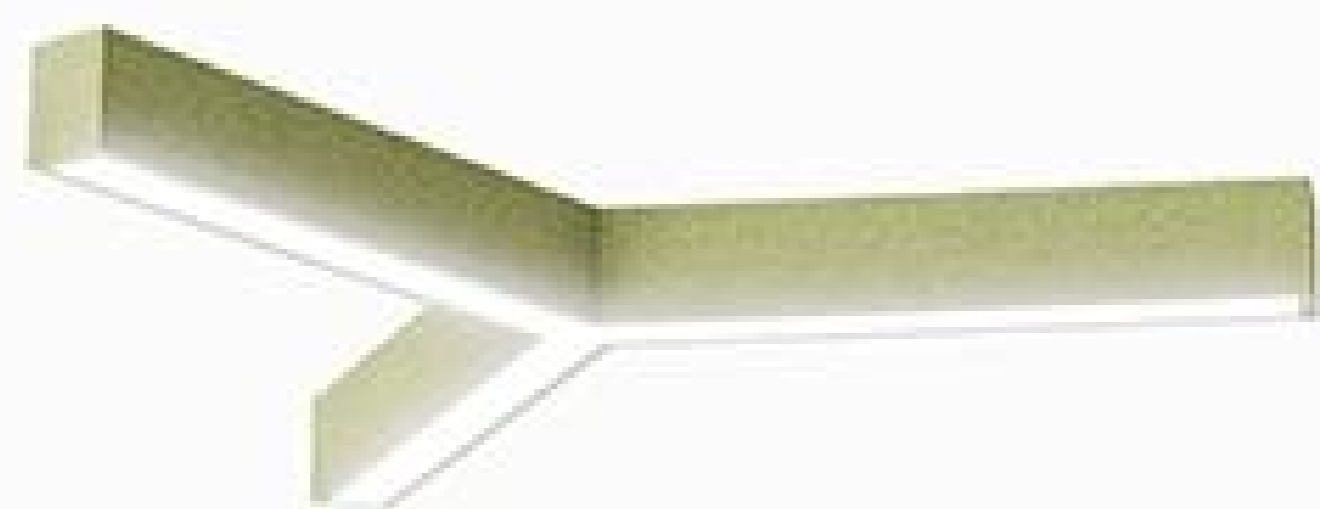

Flexible configurations for different spaces and needs.

Variants

Small