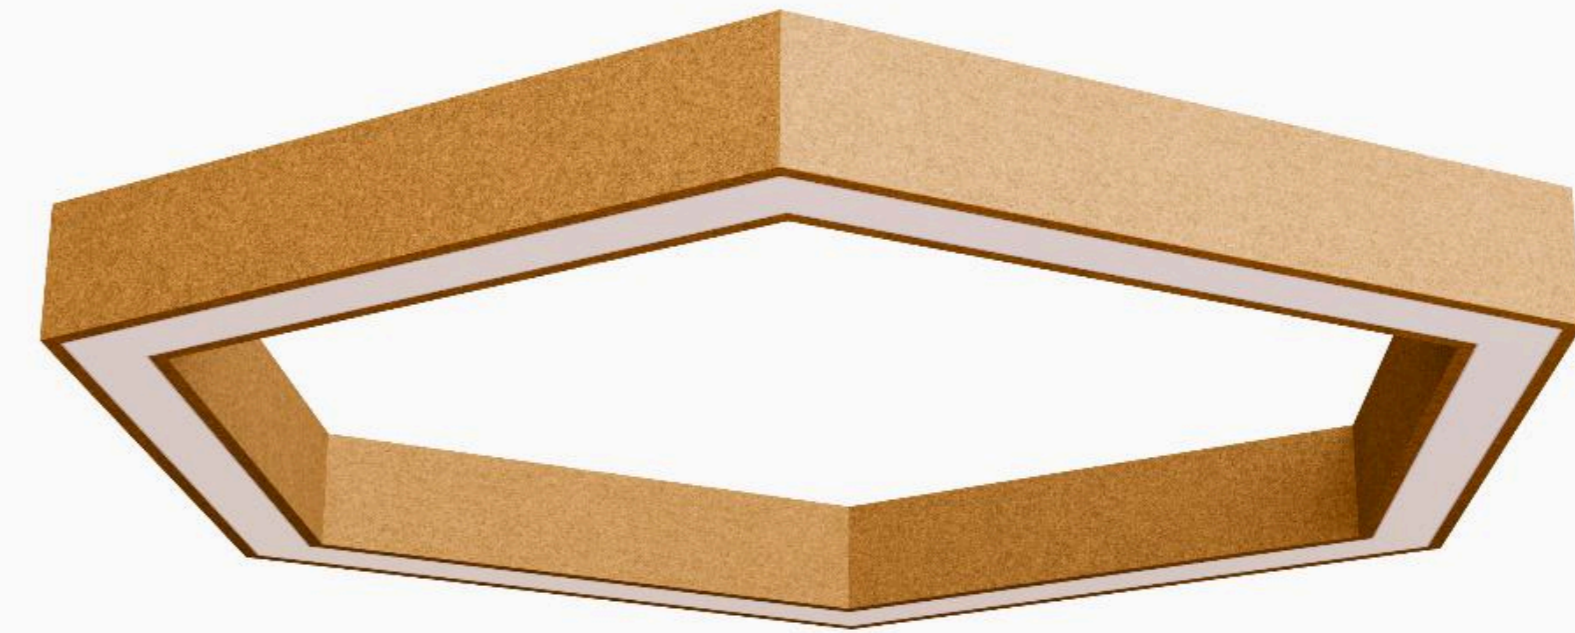

Flexible configurations for different spaces and needs.

Variants

Small

Large