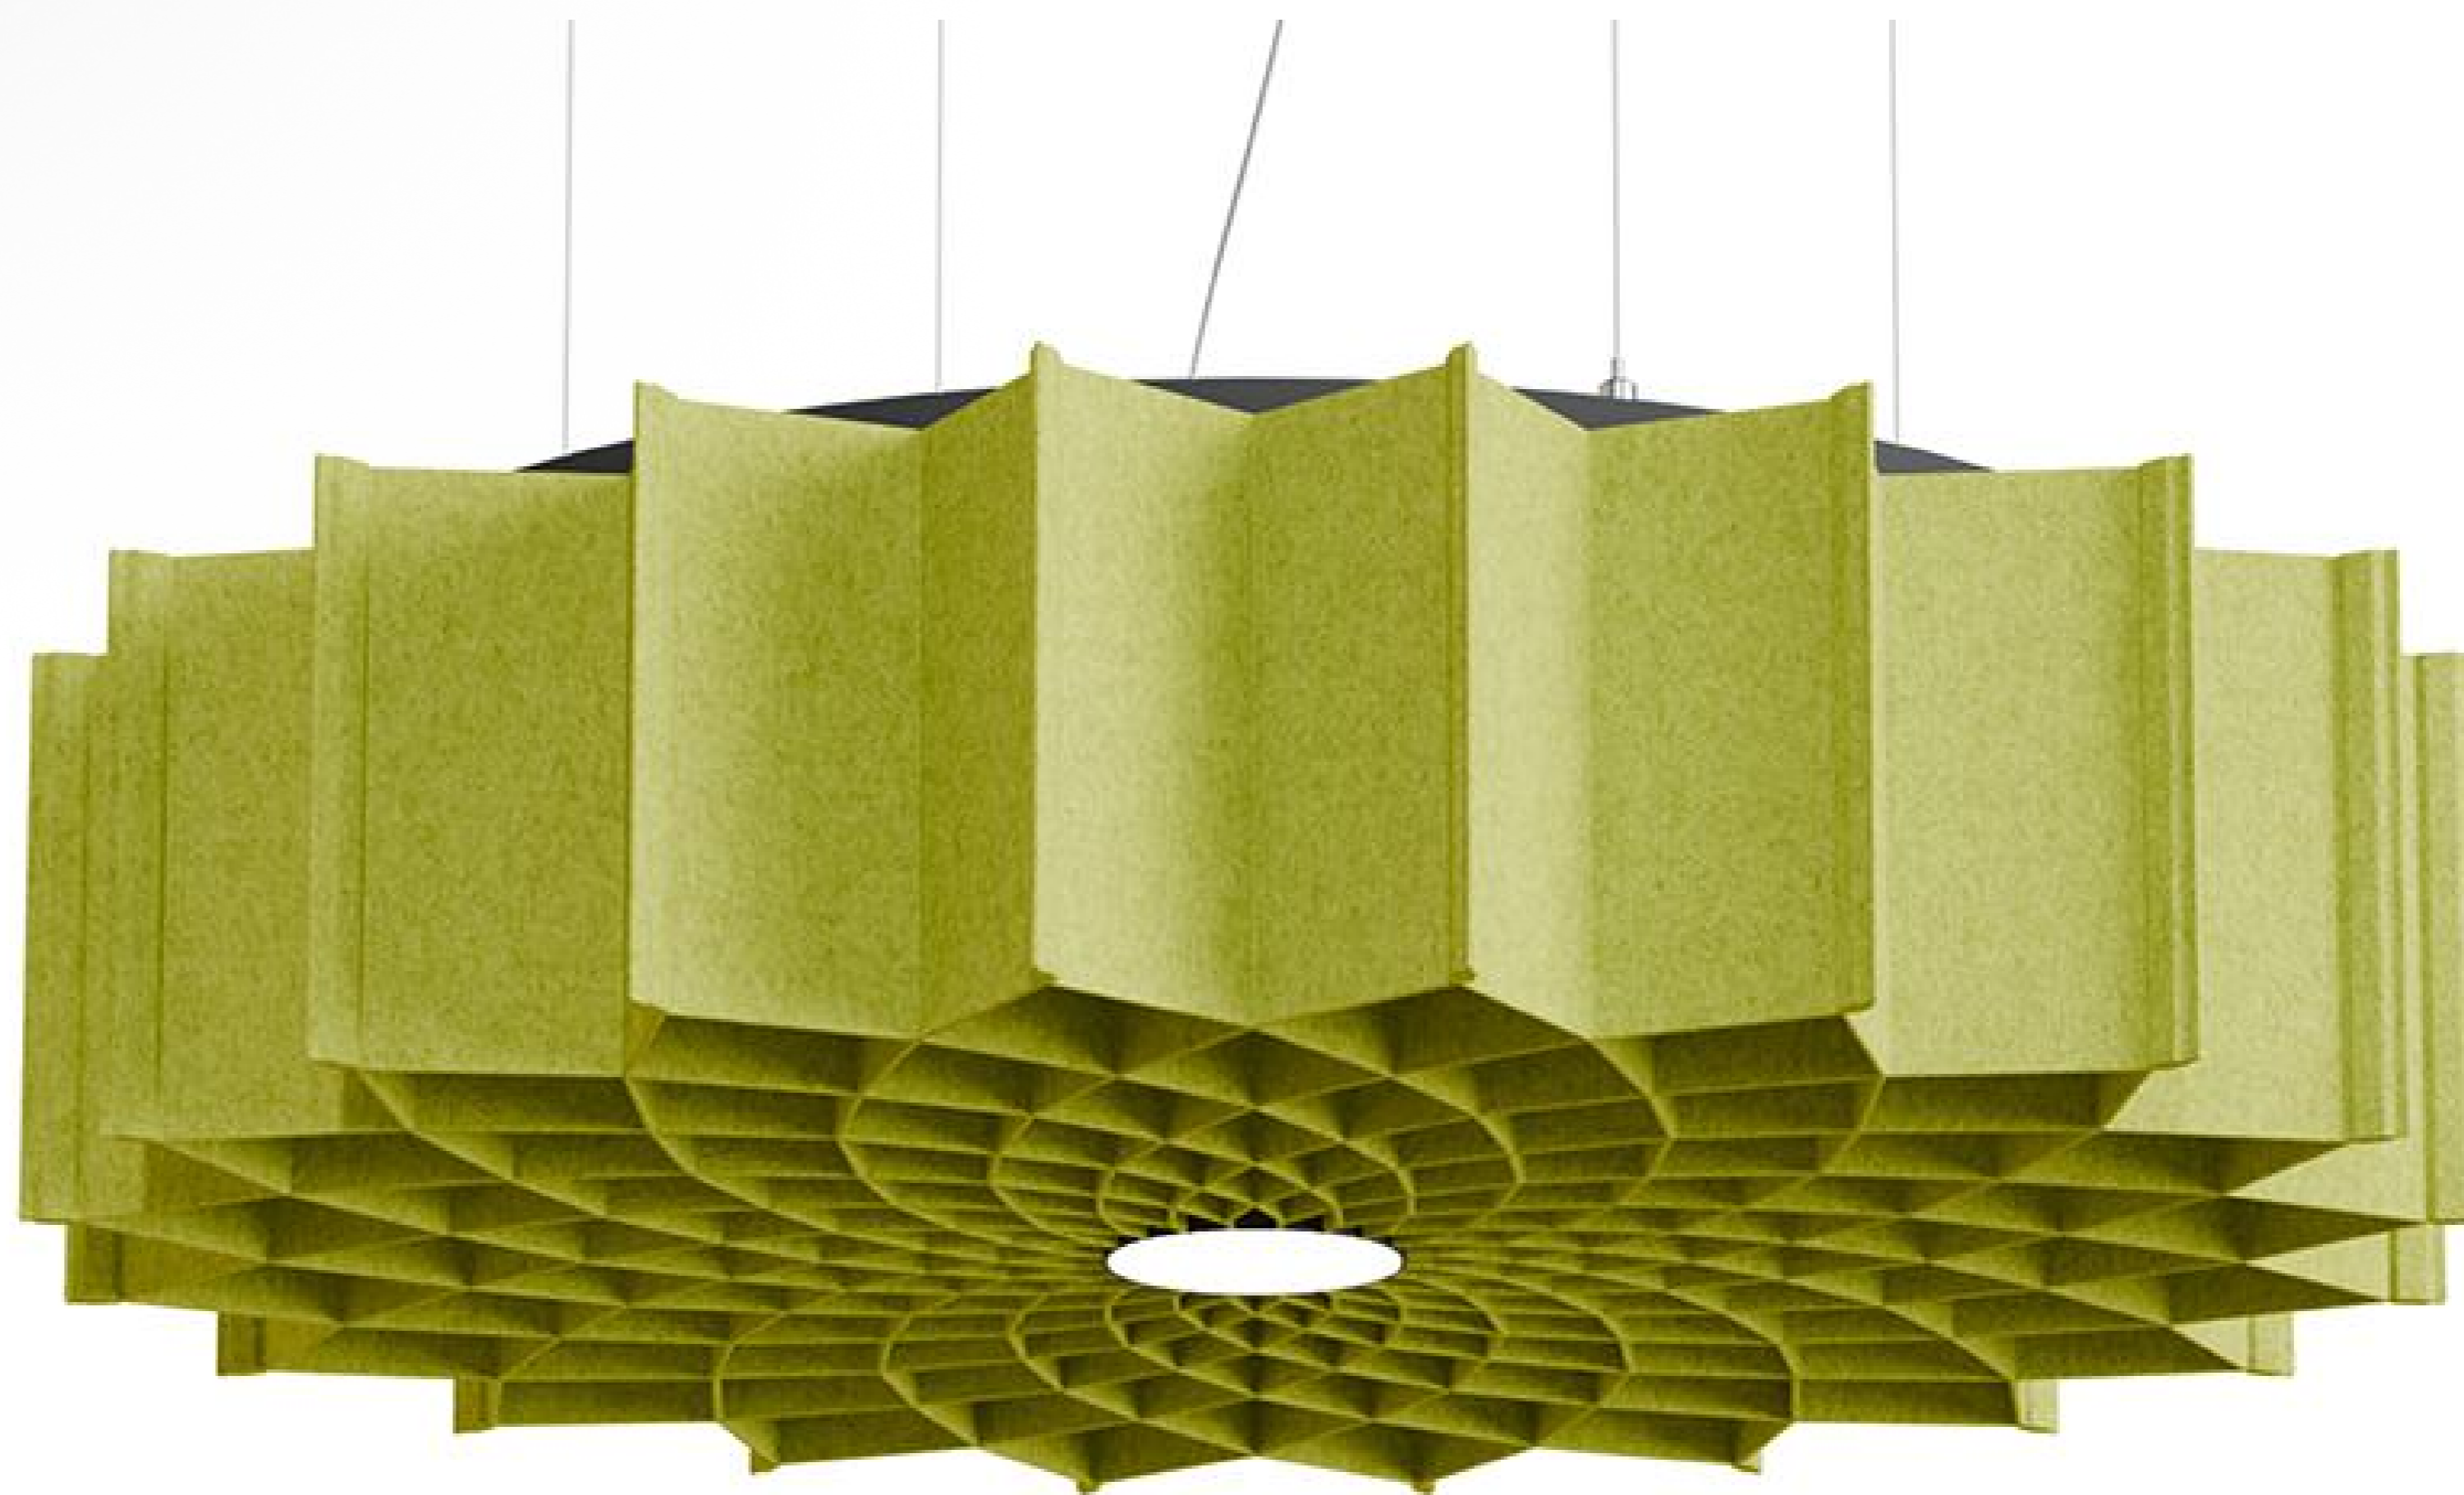

# NEXUS

Artistic acoustic lighting inspired  
by origami geometry and  
handcrafted detailing.

## Where Craft Meets Geometry

Nexus combines stitched forms, sculptural folds, and advanced lighting integration to create spaces that feel expressive, premium, and visually distinctive.

## Inspired by Origami Forms

Its folded geometry creates layered visual depth and a stronger architectural presence overhead.