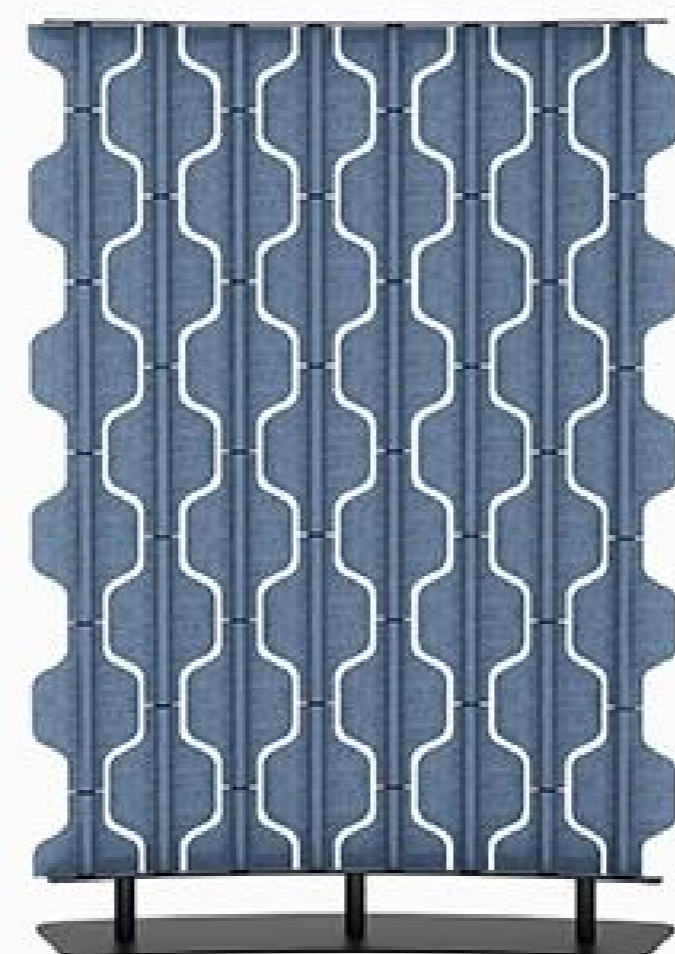

HEX

Playful space dividers designed for workplaces, open spaces, hotel lounges, and more.

Playful and Architectural

Hex is a lively way to divide space. Its modern design, bold colours, and acoustic softness helps spaces feel more flexible, expressive, and alive.

Designed to Stand Out

Its self-supporting structure allows individual panels to rotate freely, opening and closing to adapt the space as needed.

Colour with Character

Available in multiple finish options and dual-tone combinations, Hex adds visual energy and a stronger sense of personality to spaces.

Flexible by Nature

Available in both floor-mounted and suspended configurations for different spatial layouts and applications.

Made for Shared Spaces

Ideal for workplaces, hospitality settings, educational setup, lounges, breakout zones, and collaborative areas.

Flexible configurations for different spaces and needs.

Variants

S35

C35

S36

C35

S45

S46