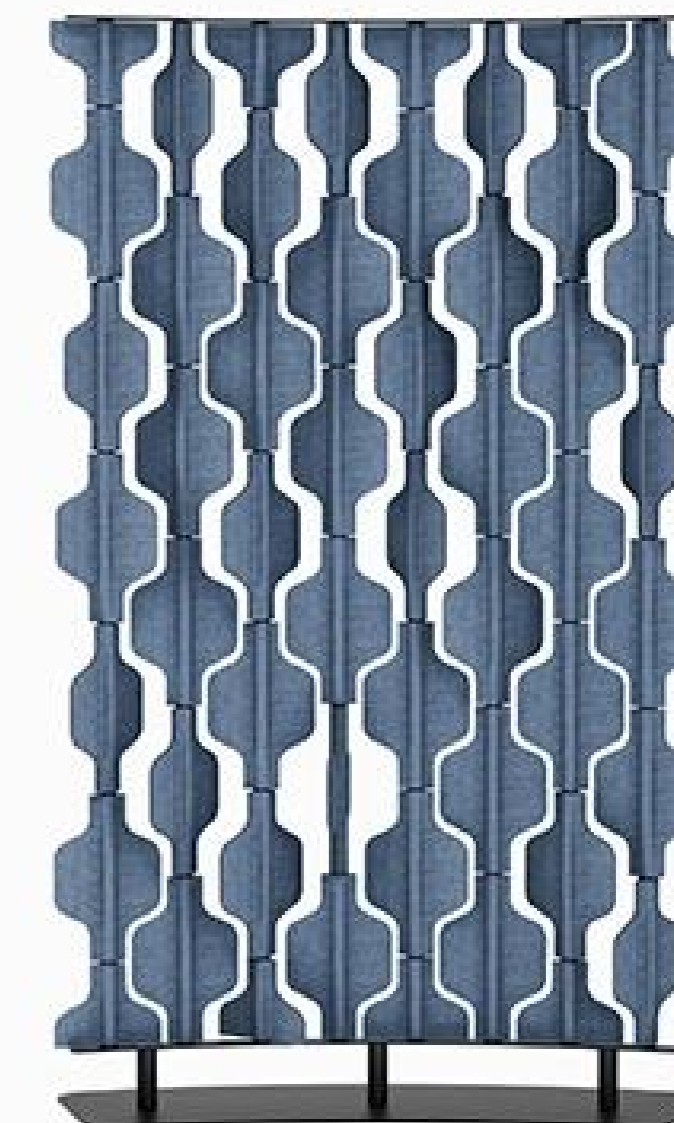

HEX

Playful space dividers designed for workplaces, open spaces, hotel lounges, and more.

Playful and Architectural

Hex is a lively way to divide space. Its modern design, bold colours, and acoustic softness helps spaces feel more flexible, expressive, and alive.

Designed to Stand Out

Its self-supporting structure allows individual panels to rotate freely, opening and closing to adapt the space as needed.

Colour with Character

Available in multiple finish options and dual-tone combinations, Hex adds visual energy and a stronger sense of personality to spaces.

Flexible by Nature

Available in both floor-mounted and suspended configurations for different spatial layouts and applications.

Made for Shared Spaces

Ideal for workplaces, hospitality settings, educational setup, lounges, breakout zones, and collaborative areas.

Flexible configurations for different spaces and needs.

Variants

S35

C35

S36

C35

S45

S46