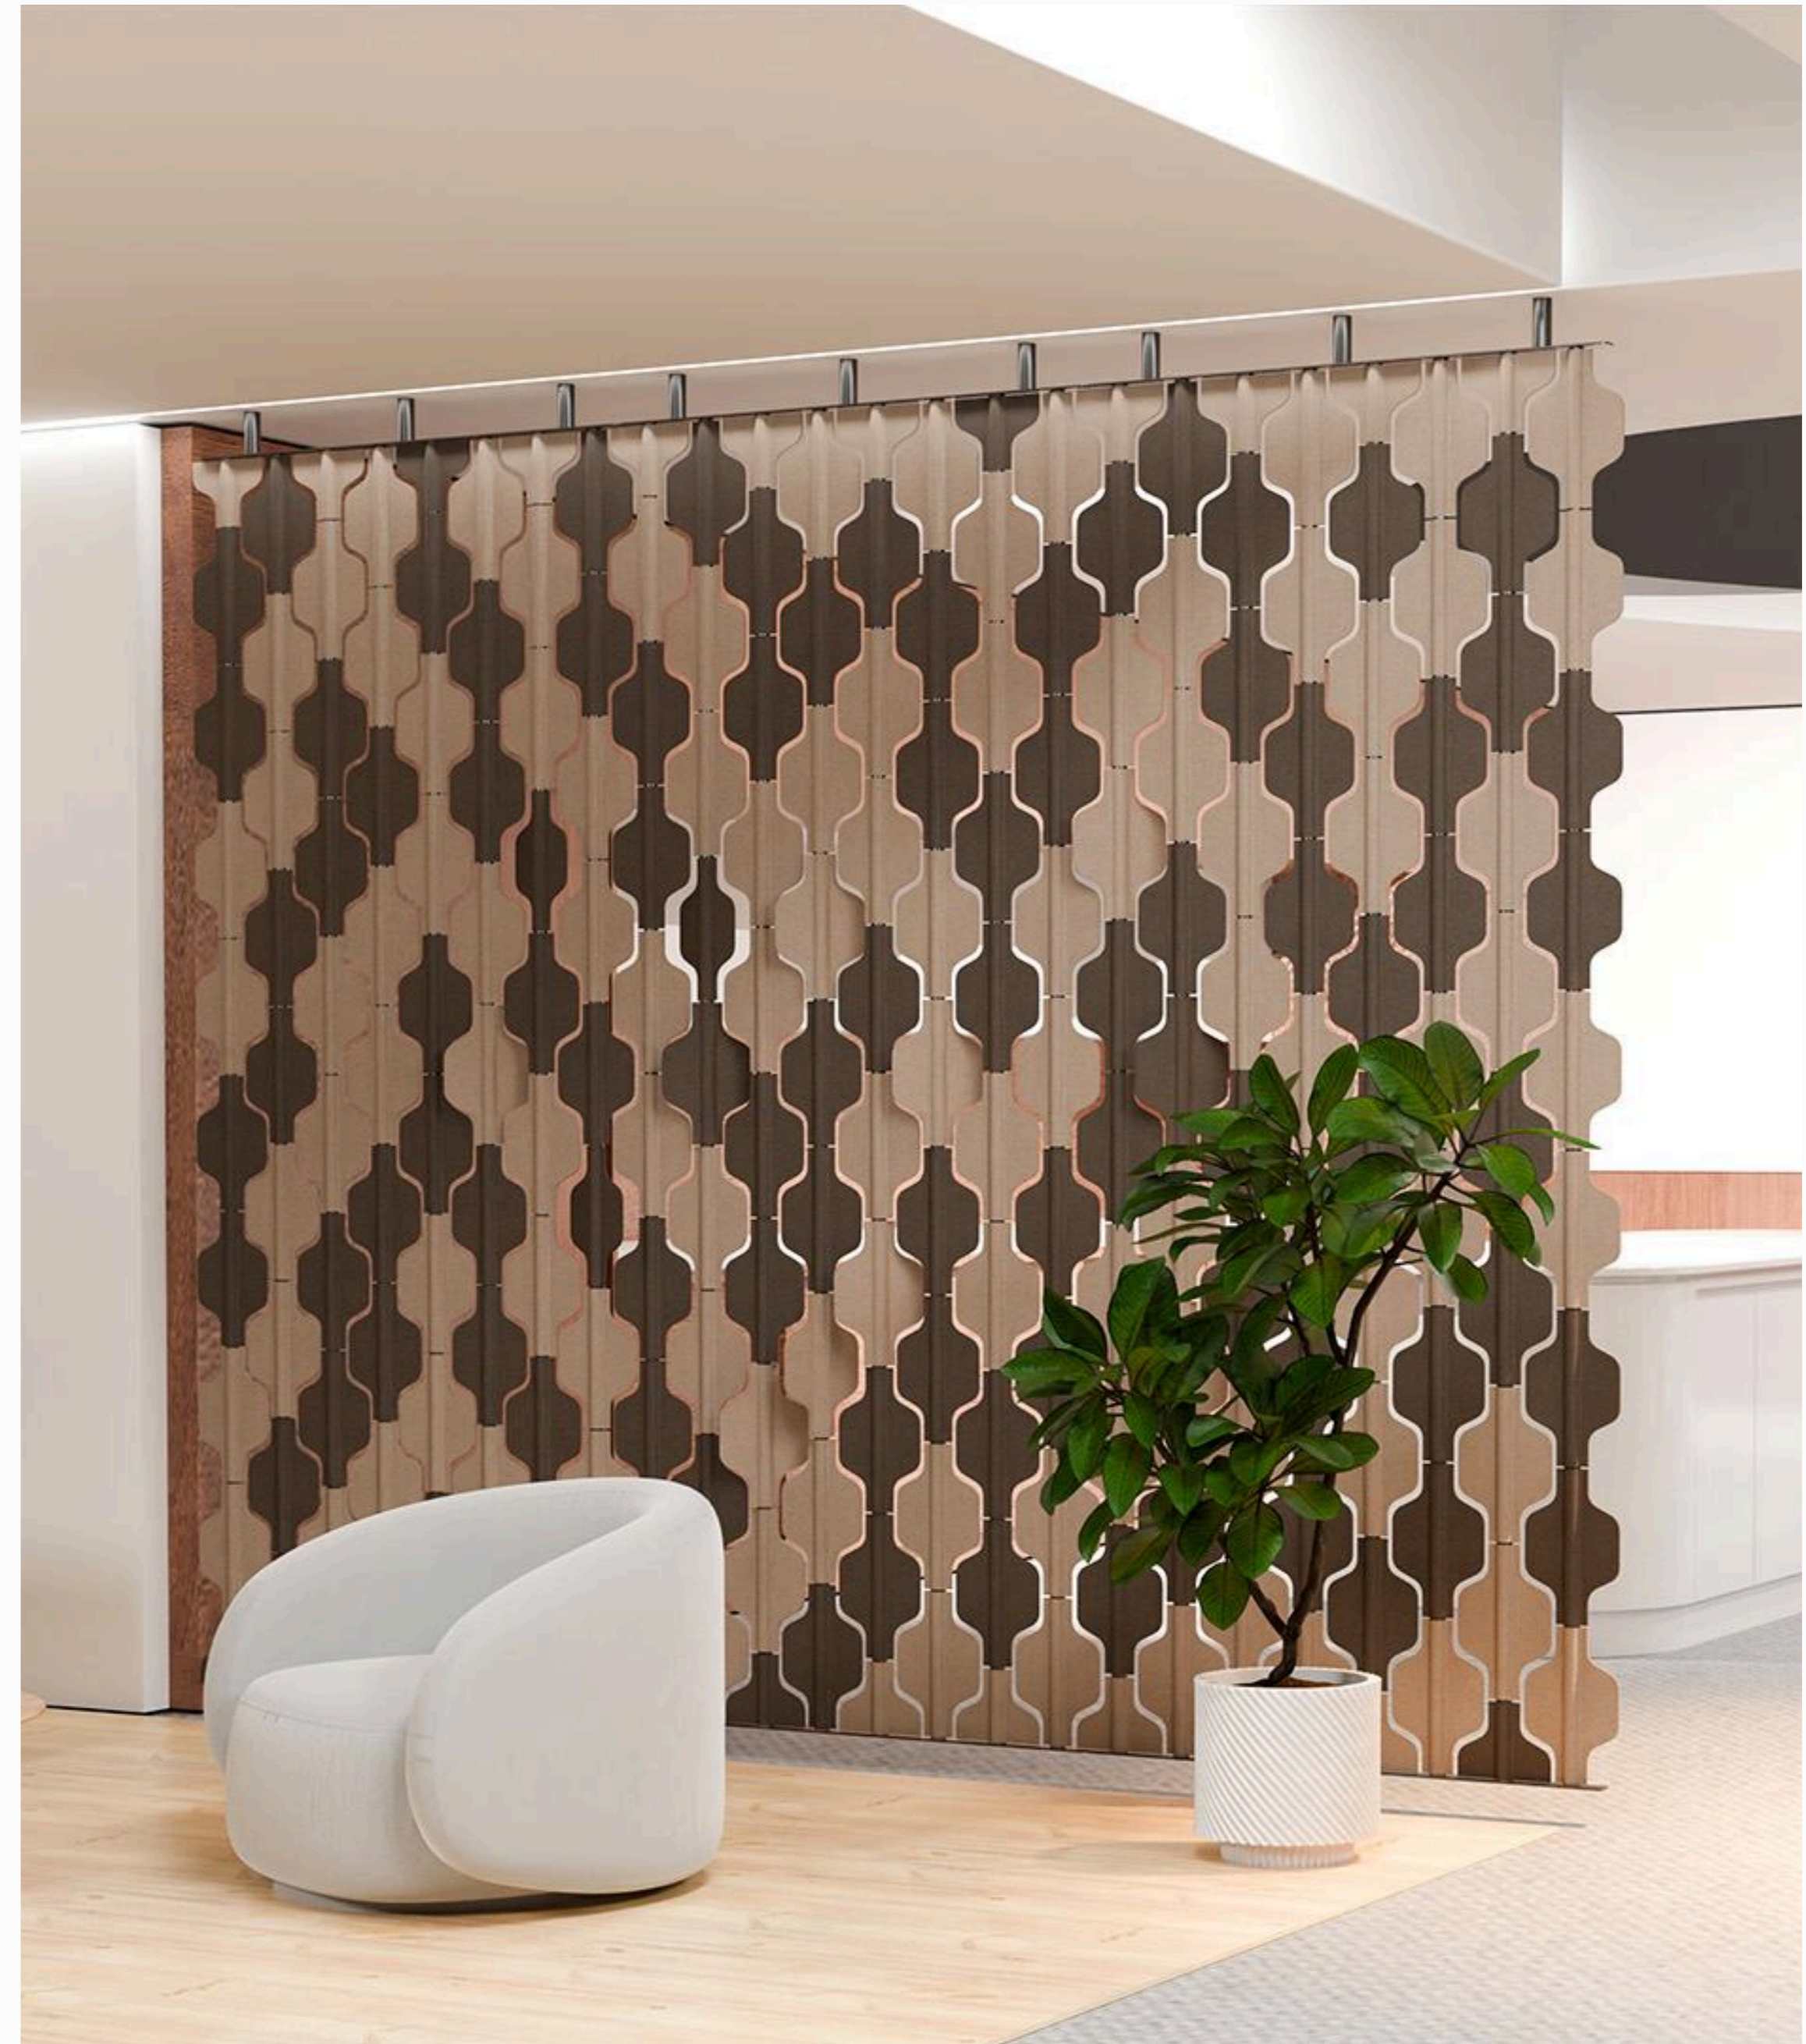

HEX

Playful space dividers designed for workplaces, open spaces, hotel lounges, and more.

Playful and Architectural

Hex is a lively way to divide space. Its modern design, bold colours, and acoustic softness helps spaces feel more flexible, expressive, and alive.

Designed to Stand Out

Its self-supporting structure allows individual panels to rotate freely, opening and closing to adapt the space as needed.

Colour with Character

Available in multiple finish options and dual-tone combinations, Hex adds visual energy and a stronger sense of personality to spaces.

Flexible by Nature

Available in both floor-mounted and suspended configurations for different spatial layouts and applications.

Made for Shared Spaces

Ideal for workplaces, hospitality settings, educational setup, lounges, breakout zones, and collaborative areas.