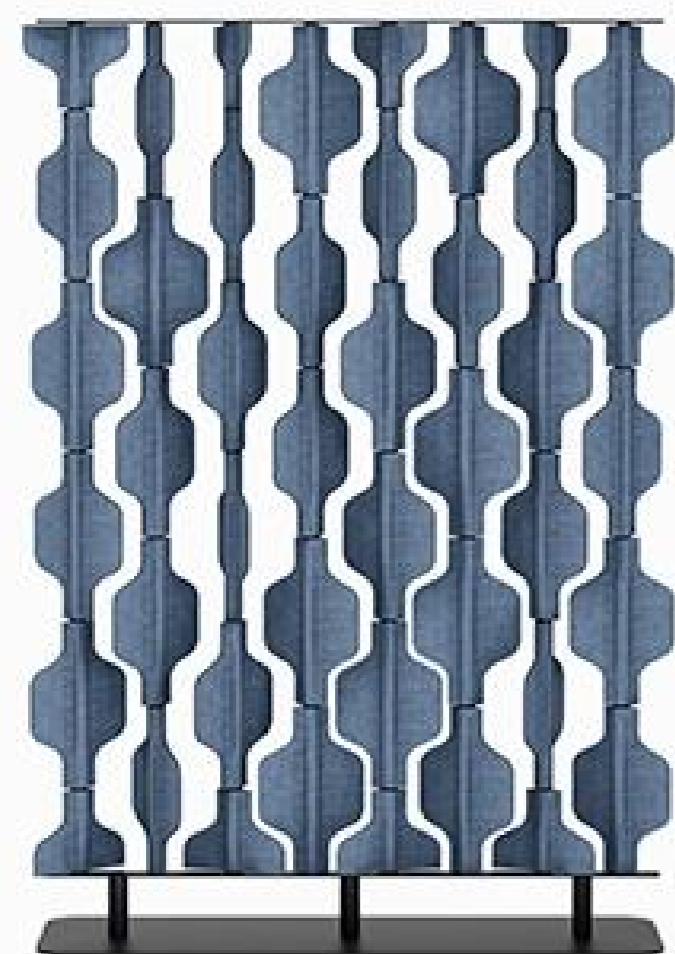

Designed to Stand Out

Its self-supporting structure allows individual panels to rotate freely, opening and closing to adapt the space as needed.

Colour with Character

Available in multiple finish options and dual-tone combinations, Hex adds visual energy and a stronger sense of personality to spaces.

Flexible by Nature

Available in both floor-mounted and suspended configurations for different spatial layouts and applications.

Made for Shared Spaces

Ideal for workplaces, hospitality settings, educational setup, lounges, breakout zones, and collaborative areas.

Flexible configurations for different spaces and needs.

Variants

S35

C35

S36

C35

S45

S46