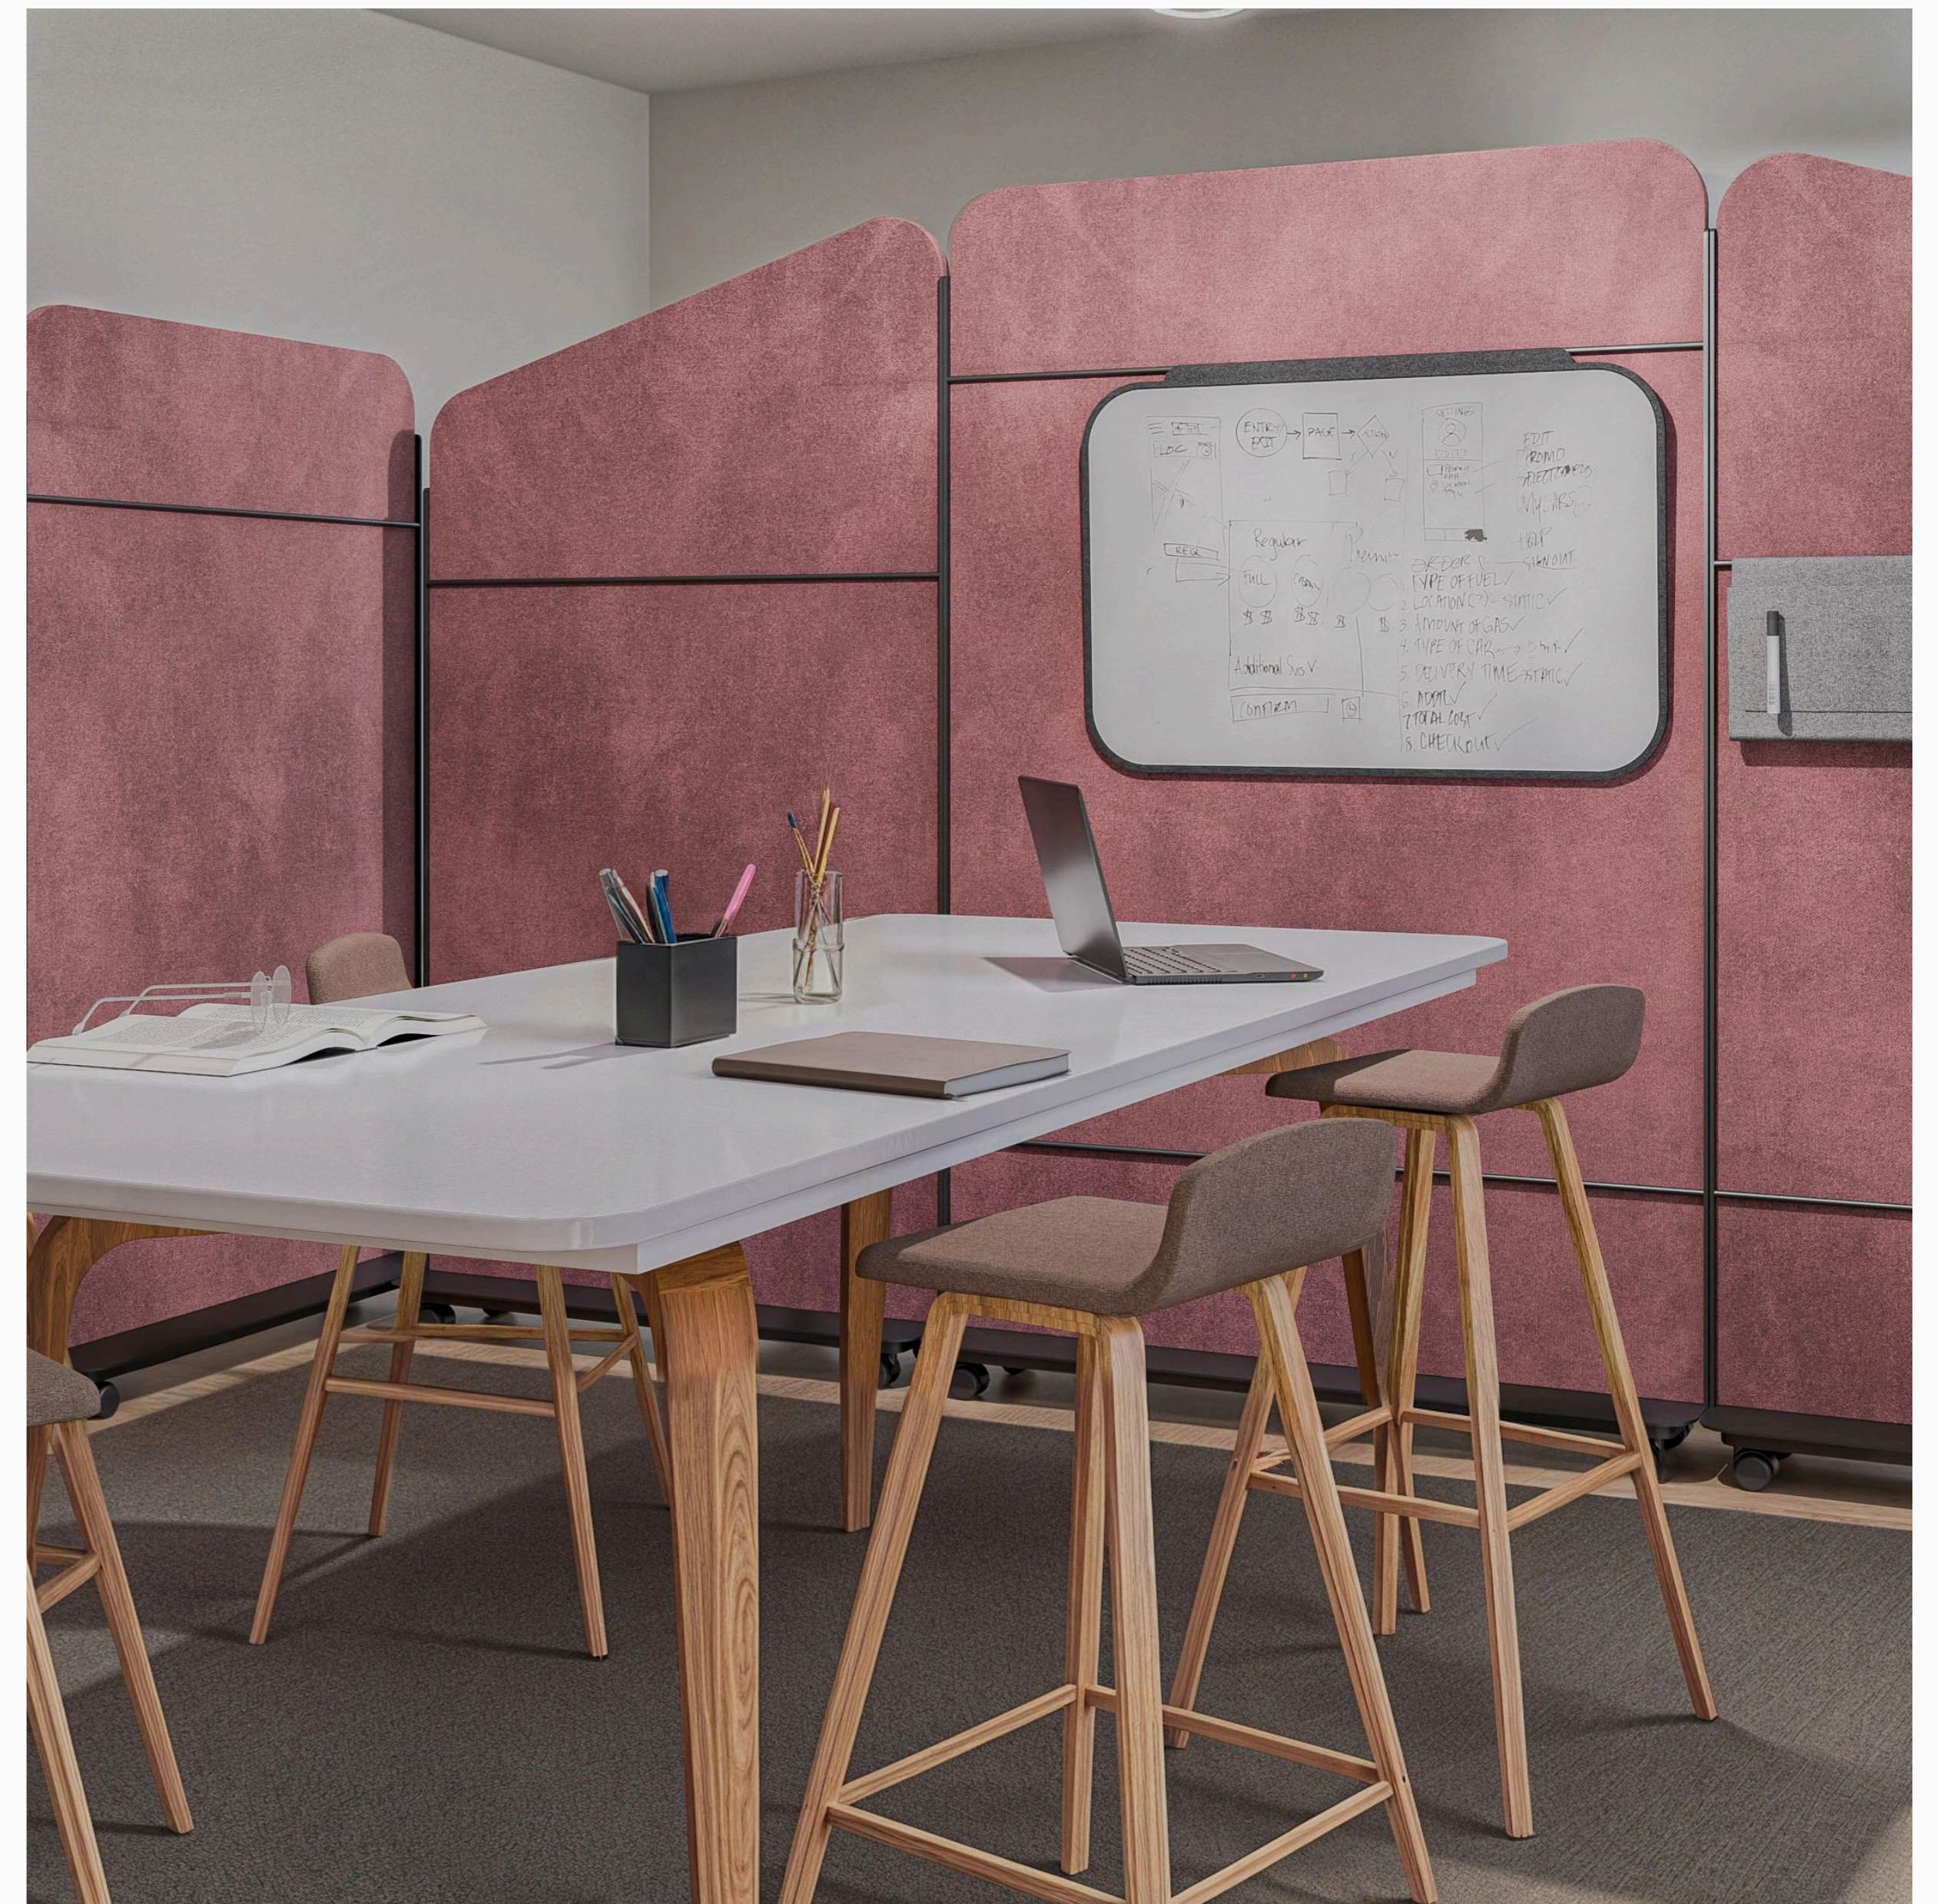

LINK

Movable space divider collection
designed for collaborative and
focused everyday use.

Designed to Move with People

Link helps open spaces adapt quickly through its everyday functionality making them feel more purposeful and productive for its users.

Create Focus Zones Instantly

Its interlocking system allows multiple dividers to come together and form semi-private pods for focused work, collaboration, or learning.

Move, Reconfigure, Repeat

Integrated castors make Link easy to reposition, reshape, and adapt as spatial needs change throughout the day.

Built for Everyday Utility

Optional accessories like felt managers and magnetic writing boards add functionality for more active and collaborative environments.

Clean and Functional

Designed to bring acoustic softness, visual separation, and a more organised feel into shared spaces.