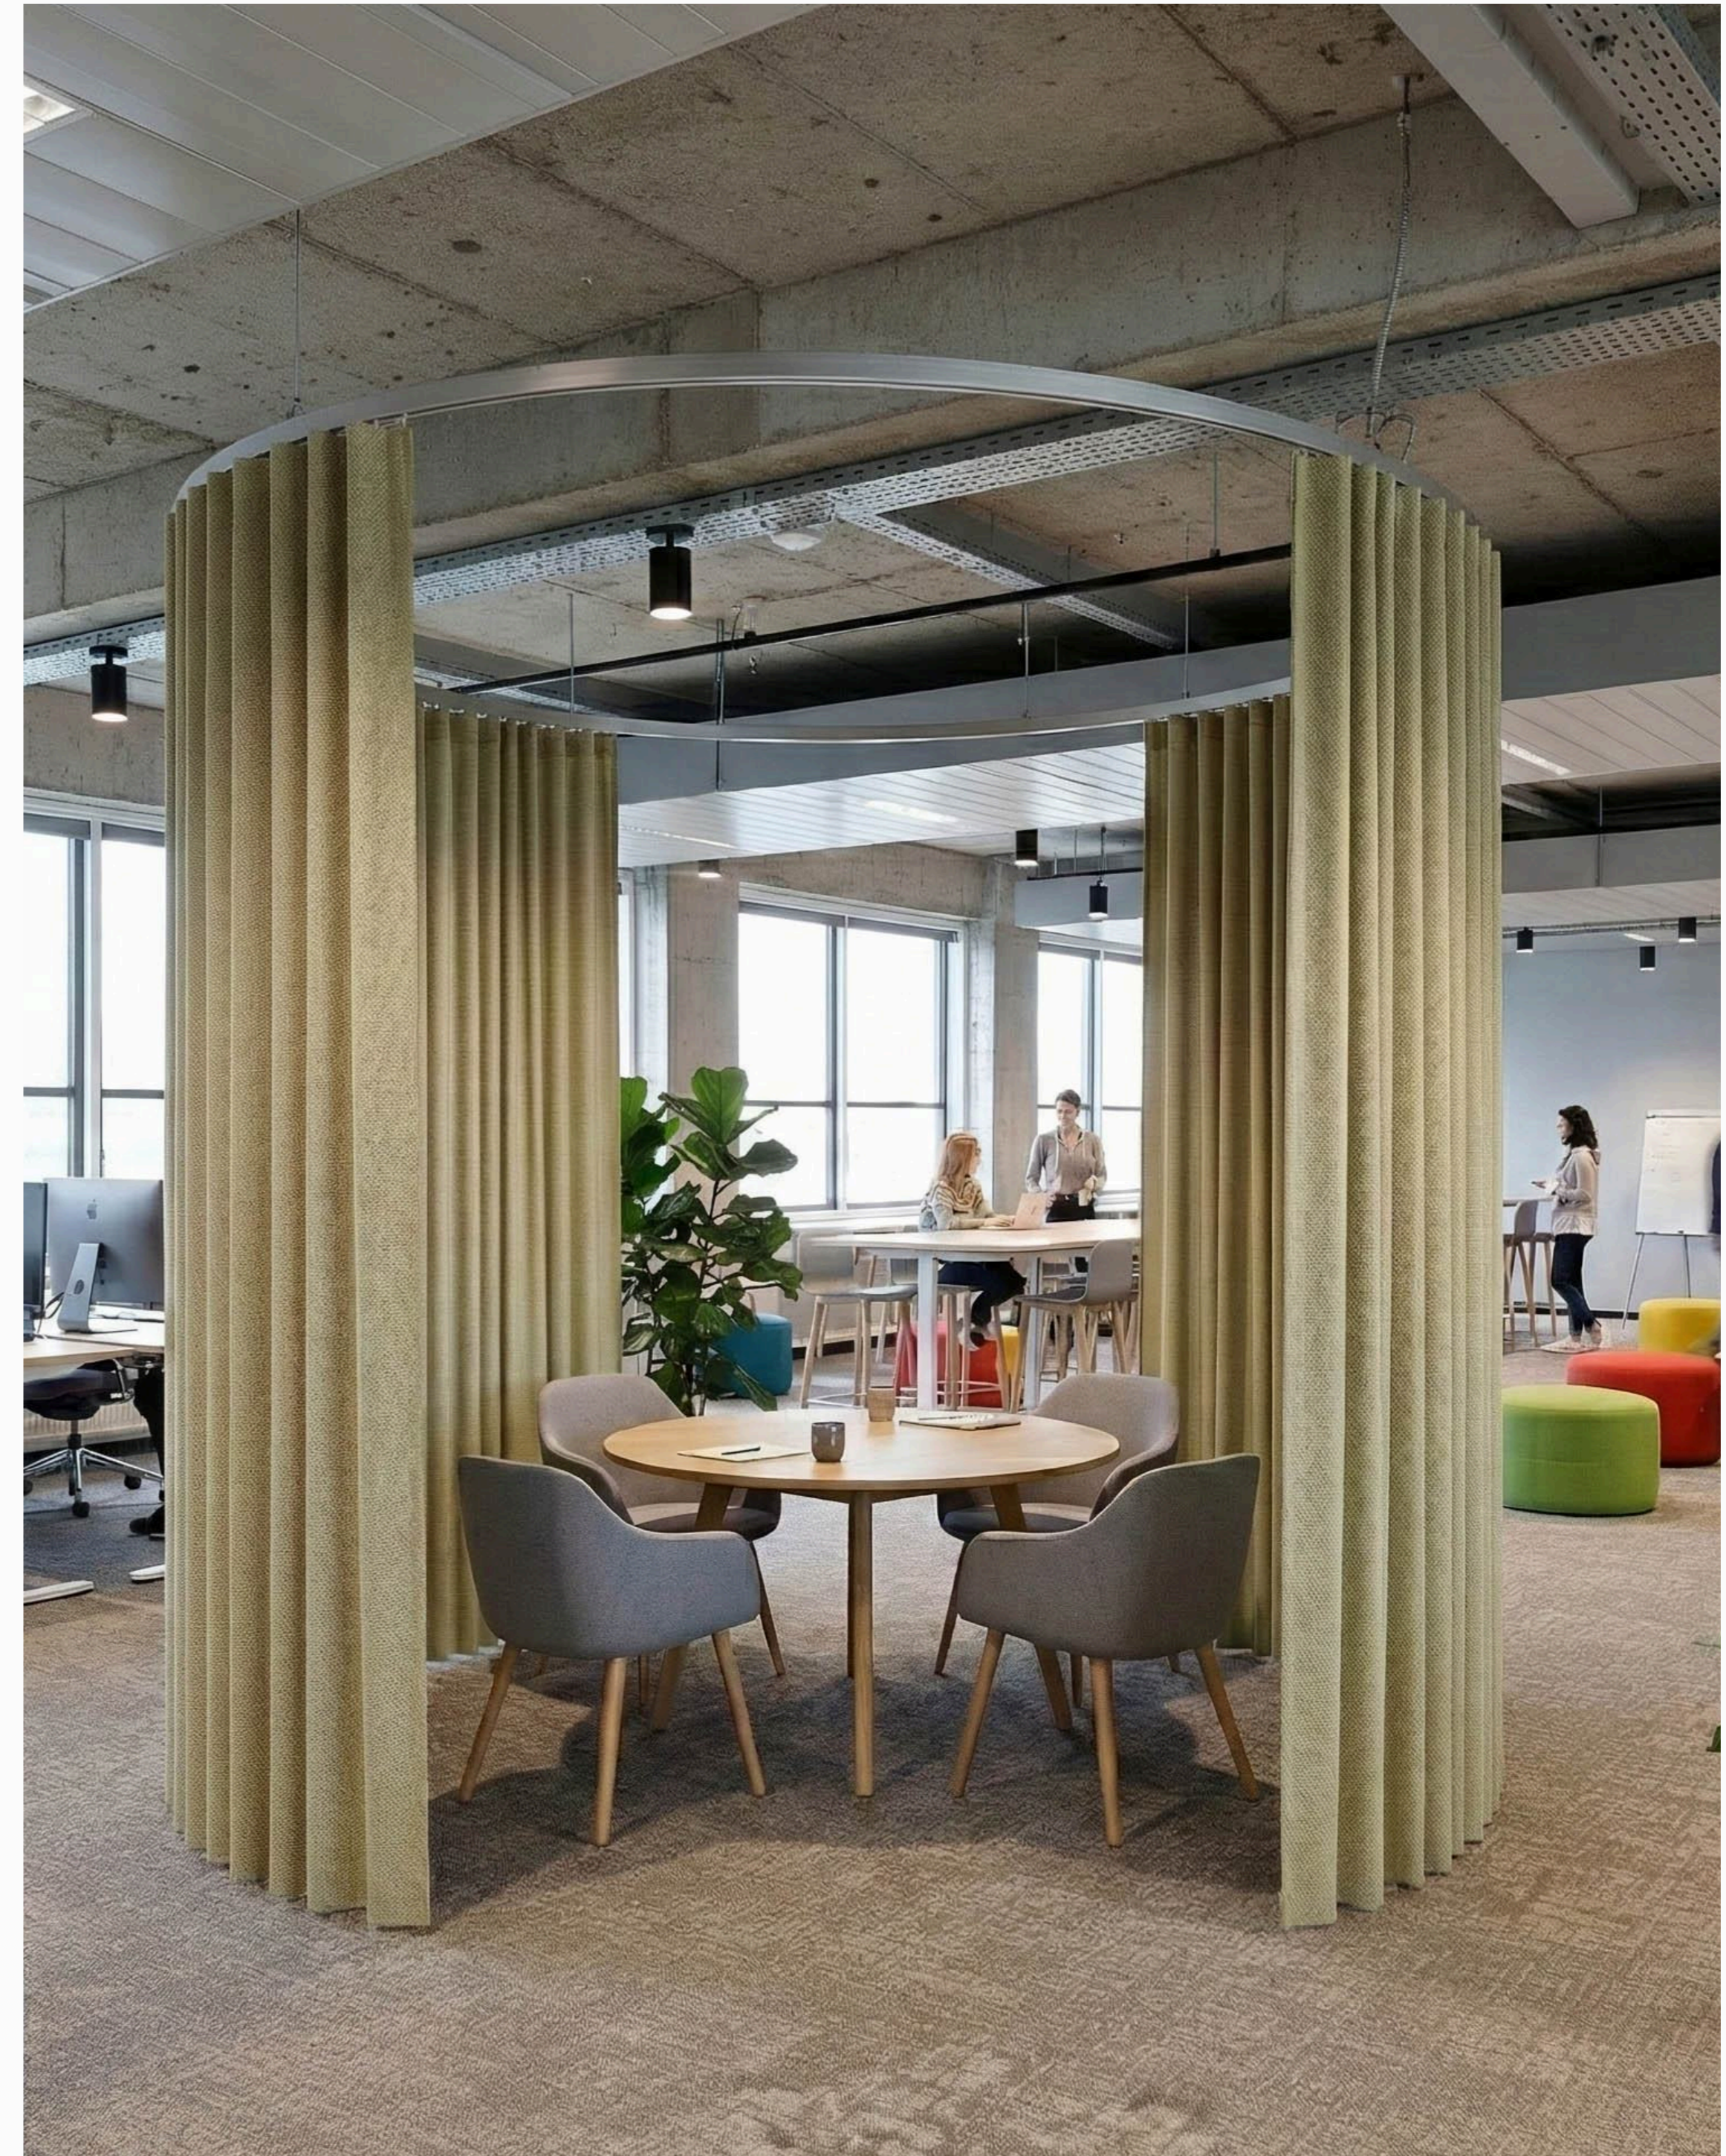

Create Quieter Zones

Reduce sound spill while keeping spaces open, warm, and easy to use without permanent construction.

Adaptable Configurations

Available in multiple shapes and pleat options for different spatial needs.