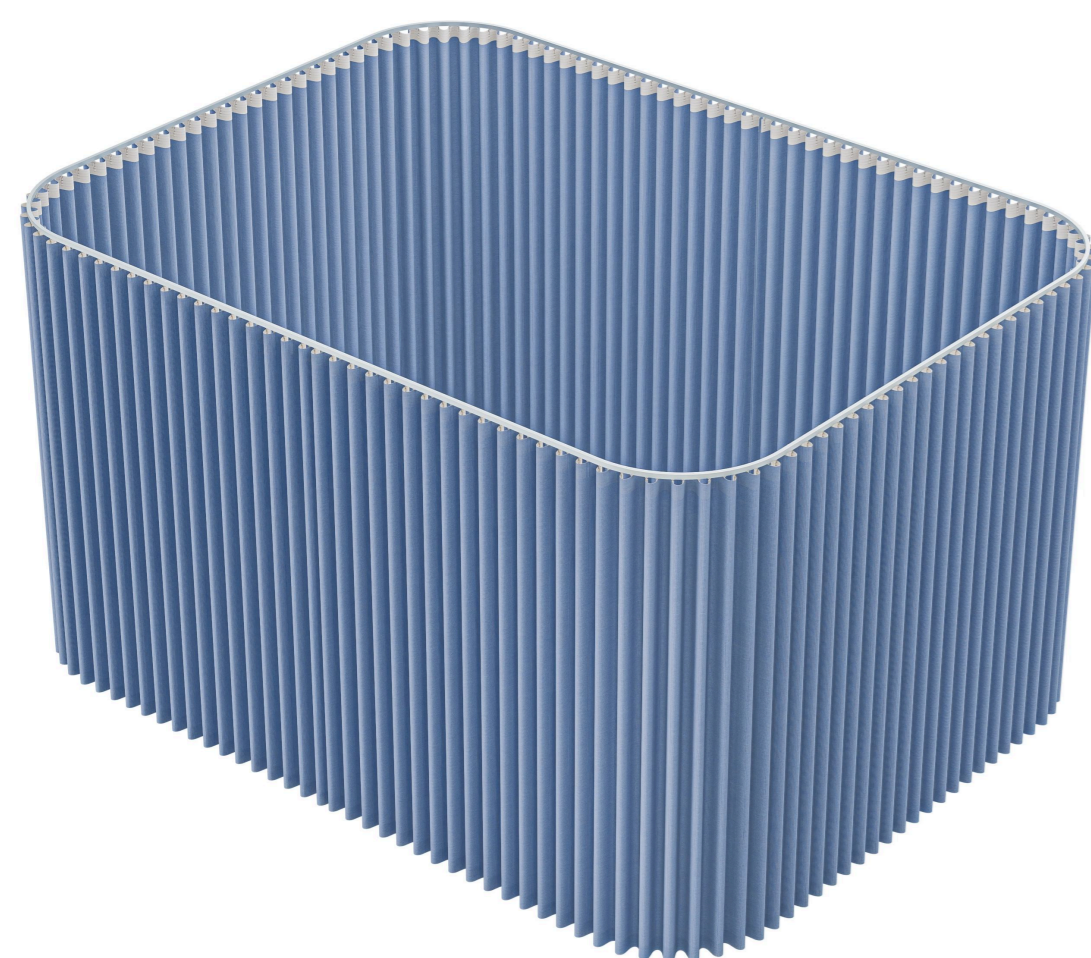

SORA

Curtain system that shapes space,
absorbs sound, and moves with ease.

Flexible and Human

Sora creates privacy when needed, opens up when not, and helps open spaces feel more calm, flexible, and human.

Designed for Better Conversations

Creates softer, more intimate dining pockets that help conversations feel calmer, more comfortable, and less affected by surrounding noise.

Soft by Design

Available in refined colours and finishes that add warmth, softness, and a more intimate mood to spaces.

Built for Changing Spaces

Ideal for healthcare, workspaces,
hospitality zones, lounges and
semi-private environments.

Flexible configurations for different spaces and needs.

Variants

Rectangle

Circle

Square