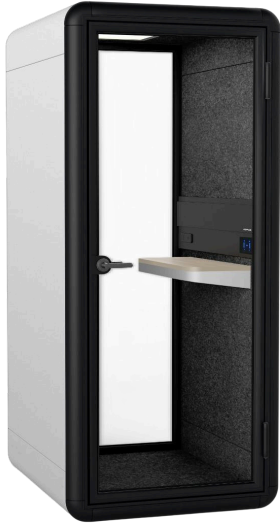

Intel

(Technology)

Intel, a leading technology company needed an aesthetic workspace to reflect its brand identity and create an impression. So, their brief was simple. They required brand-cohesive color usage throughout their workplace and a strong emphasis on privacy and productivity.

Grasping client needs, we provided a comprehensive solution portfolio of individual pods, space dividers, and ceiling enhancers to boost performance and focus while maintaining a strong sense of visual appeal. We tailored the color palette to match Intel's branding. Our advanced hardware systems discreetly concealed mechanisms to give a chic modern appearance. Through meticulous research and development, we customized our solutions to suit Intel's workspace needs.

Architects
M Moser Associates

City
Bangalore

Completion
2022

Products Used

Kolo (Solo)

Kolo (Midi)