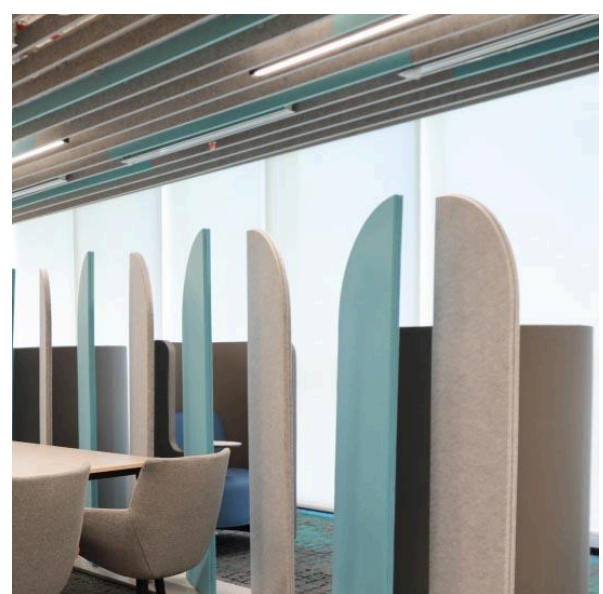

Acoustic Divider 2