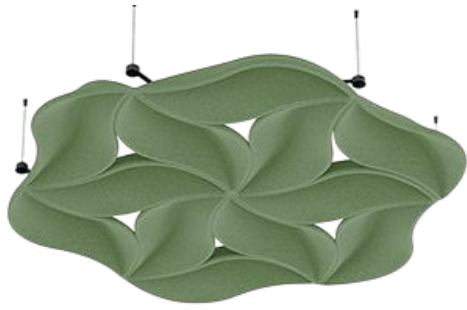

Products Used

Standard Products

Petal